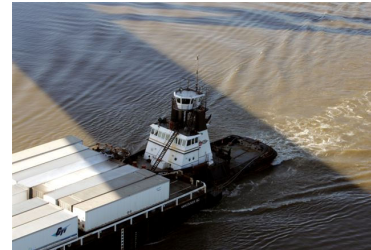

Van Isle Barge Services Ltd.

A drop vehicle service between the Lower Mainland and Vancouver Island

Our Fleet

- Home
- Route/Schedule
- Our Terminals
- **Our Fleet**
- Contact Us
- About 3PLogix
- Industry Links
- Resources
- Customer Reservations And Reports

Please call (604) 583.8338 for reservation or help

© 2007 All rights reserved. 3PLogix Group of Companies.

Use the contents on this web site at your own risk.

Van Isle Barge Services operates a fleet of Articulating Tugs and Barges (ATB), which are designed for the ocean carriage of roll-on and roll-off (RORO) traffic, including semi-trailers, automobiles, off road industrial equipment and other self-propelled vehicles.

Each day the ATB vessels berth at our terminals' custom built, environmentally safe, hydraulic ramp systems.

Together with Sea-Link Marine Services Ltd., we are building a reliable fleet.

Arctic Hooper / Fraser Link		
	Type	ATB (deck cargo vessel formerly an ocean going barge)
	Overall length & width	494' x 76'
	Trailer capacity	44 (53' equiv.)